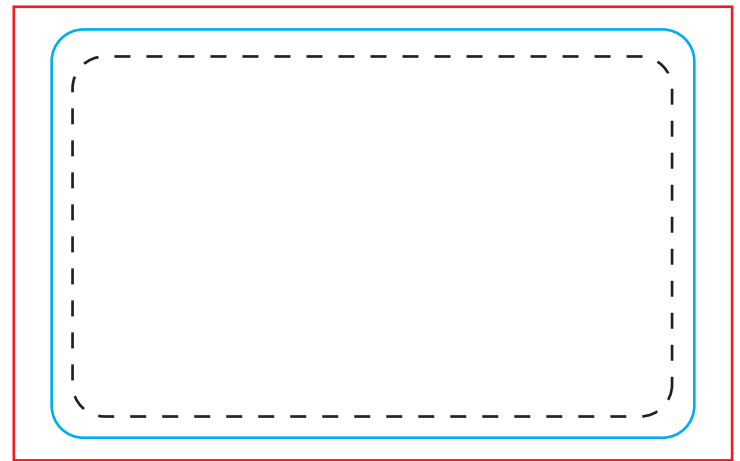

Standard Card Size: 85x54mm

OVERALL BLEED DIMENSIONS: 95x60mm
FINISHED DIMENSIONS: 85x54mm

FRONT

BACK

Checkpoint:

Color Mould: CMYK

DPI: At least 300dpi

Fonts: Convert all fonts to outlines

Notes: If you want your artwork extend to the edge of the card, a bleed of no less than 1/8" must be used.
All text and critical imagery must stay within the Live Area