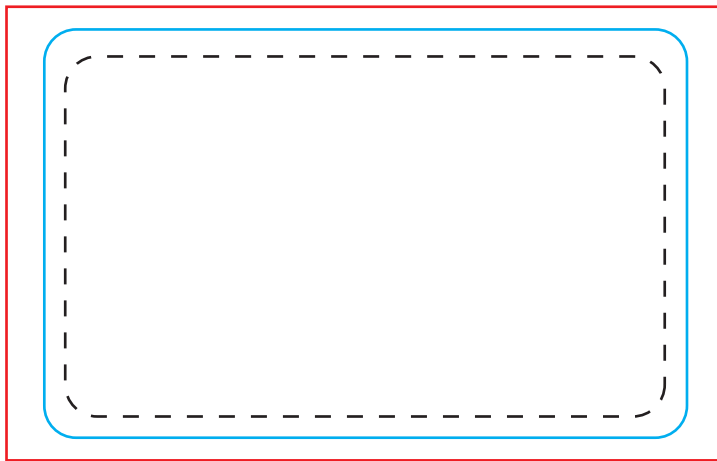

Standard Card Size: 85x54mm

OVERALL BLEED DIMENSIONS: 95x60mm
FINISHED DIMENSIONS: 85x54mm

FRONT

BACK

Checkpoint:

Color Mould: CMYK

DPI: At least 300dpi

Fonts: Convert all fonts to outlines

Notes: If you want your artwork extend to the edge of the card, a bleed of no less than 1/8" must be used.
All text and critical imagery must stay within the Live Area