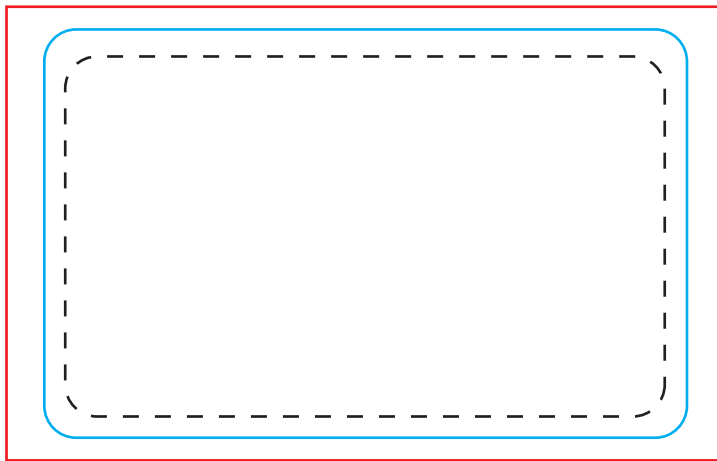

# Standard Card Size: 85x54mm

OVERALL BLEED DIMENSIONS: 95x60mm  
FINISHED DIMENSIONS: 85x54mm

FRONT

BACK

-  BLEED
-  TRIM LINE
-  LIVE AREA

## Checkpoint:

**Color Mould:** CMYK

**DPI:** At least 300dpi

**Fonts:** Convert all fonts to outlines

**Notes:** If you want your artwork extend to the edge of the card, a bleed of no less than 1/8" must be used.  
All text and critical imagery must stay within the Live Area