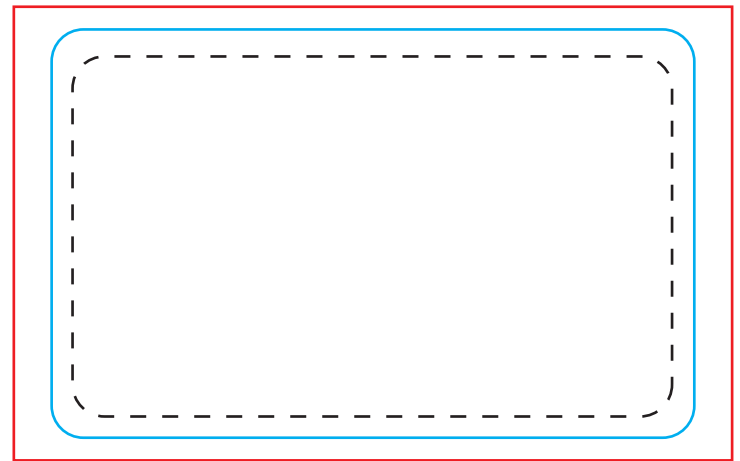

# Standard Card Size: 85x54mm

OVERALL BLEED DIMENSIONS: 95x60mm  
FINISHED DIMENSIONS: 85x54mm

FRONT

BACK

-  BLEED
-  TRIM LINE
-  LIVE AREA

## Checkpoint:

**Color Mould:** CMYK

**DPI:** At least 300dpi

**Fonts:** Convert all fonts to outlines

**Notes:** If you want your artwork extend to the edge of the card, a bleed of no less than 1/8" must be used.  
All text and critical imagery must stay within the Live Area