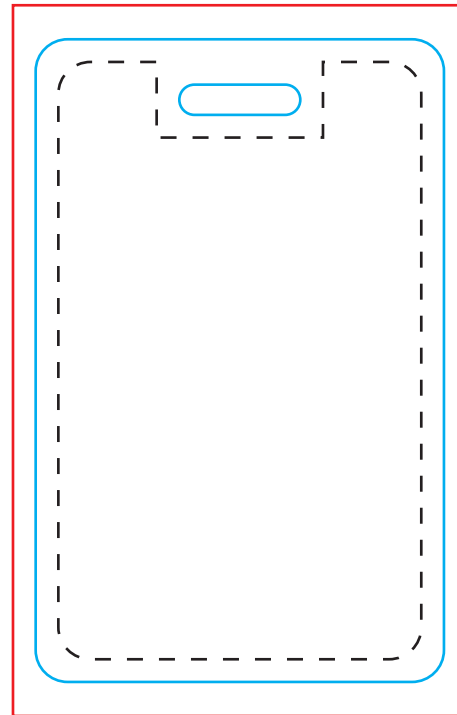

ID Card Size: 85x54mm

OVERALL BLEED DIMENSIONS: 95x60mm
FINISHED DIMENSIONS: 85x54mm

FRONT

BACK

-  BLEED
-  TRIM LINE
-  LIVE AREA

Checkpoint:

Color Mould: CMYK

DPI: At least 300dpi

Fonts: Convert all fonts to outlines

Notes: If you want your artwork extend to the edge of the card, a bleed of no less than 1/8" must be used.
All text and critical imagery must stay within the Live Area