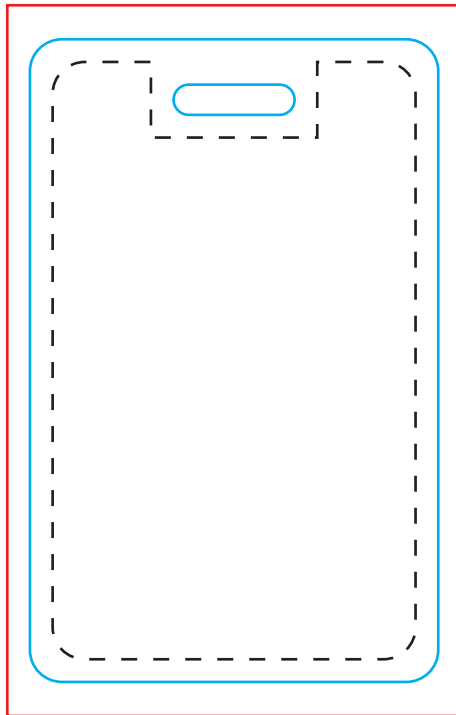

ID Card Size: 85x54mm

OVERALL BLEED DIMENSIONS: 95x60mm
FINISHED DIMENSIONS: 85x54mm

FRONT

BACK

-  BLEED
-  TRIM LINE
-  LIVE AREA

Checkpoint:

Color Mould: CMYK

DPI: At least 300dpi

Fonts: Convert all fonts to outlines

Notes: If you want your artwork extend to the edge of the card, a bleed of no less than 1/8" must be used.
All text and critical imagery must stay within the Live Area