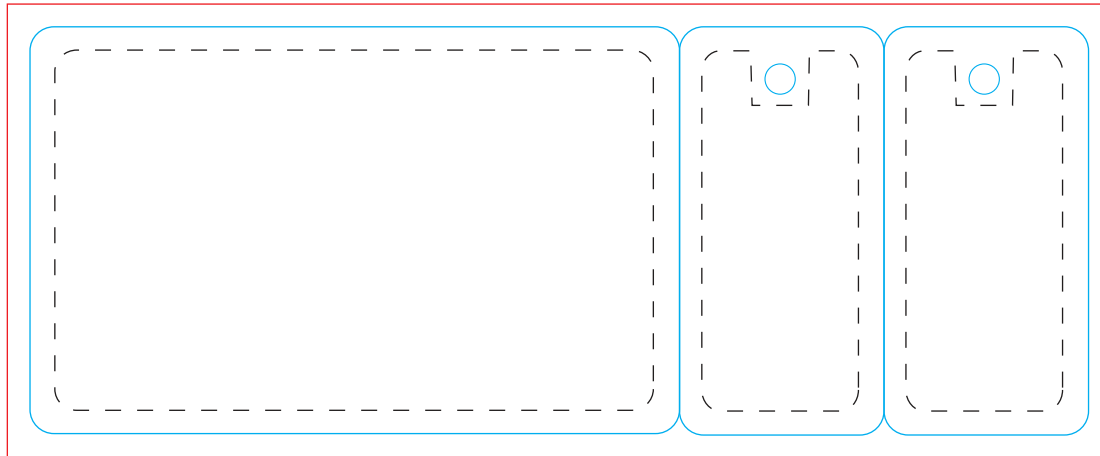

Standar Card Plus 2 Key Tag Size: 140x54mm

OVERALL BLEED DIMENSIONS: 146x60mm
FINISHED DIMENSIONS: 140x54mm

FRONT

BACK

-  BLEED
-  TRIM LINE
-  LIVE AREA

Checkpoint:

Color Mould: CMYK

DPI: At least 300dpi

Fonts: Convert all fonts to outlines

Notes: If you want your artwork extend to the edge of the card, a bleed of no less than 1/8" must be used.
All text and critical imagery must stay within the Live Area