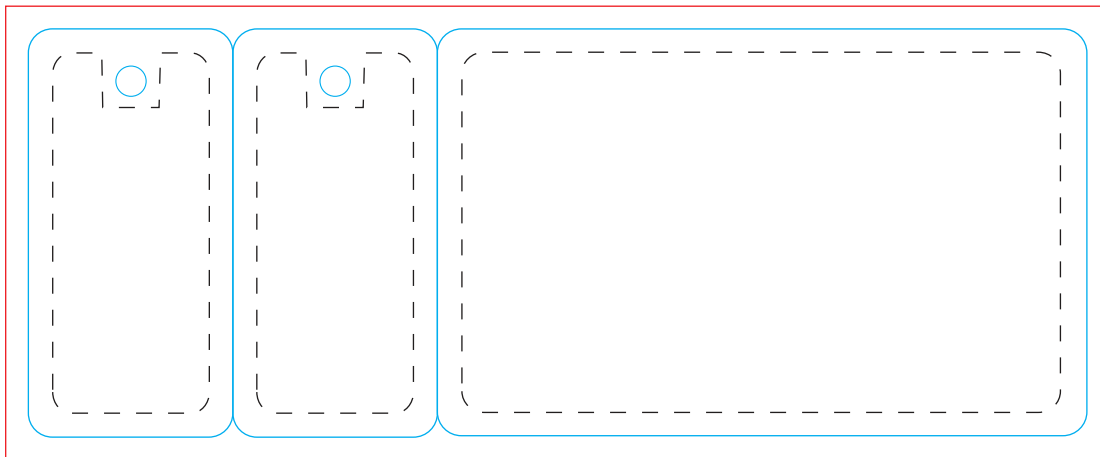

Standar Card Plus 2 Key Tag Size: 140x54mm

OVERALL BLEED DIMENSIONS: 146x60mm
FINISHED DIMENSIONS: 140x54mm

FRONT

BACK

-  BLEED
-  TRIM LINE
-  LIVE AREA

Checkpoint:

Color Mould: CMYK

DPI: At least 300dpi

Fonts: Convert all fonts to outlines

Notes: If you want your artwork extend to the edge of the card, a bleed of no less than 1/8" must be used.
All text and critical imagery must stay within the Live Area