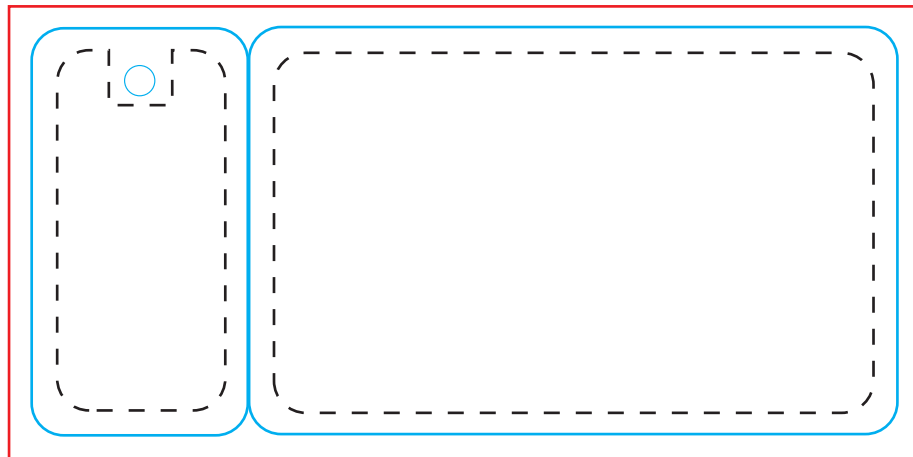

Standar Card Plus 1 Key Tag Size: 114.5x54mm

OVERALL BLEED DIMENSIONS: 121x60mm
FINISHED DIMENSIONS: 114.5x54mm

FRONT

BACK

Checkpoint:

Color Mould: CMYK

DPI: At least 300dpi

Fonts: Convert all fonts to outlines

Notes: If you want your artwork extend to the edge of the card, a bleed of no less than 1/8" must be used.
All text and critical imagery must stay within the Live Area