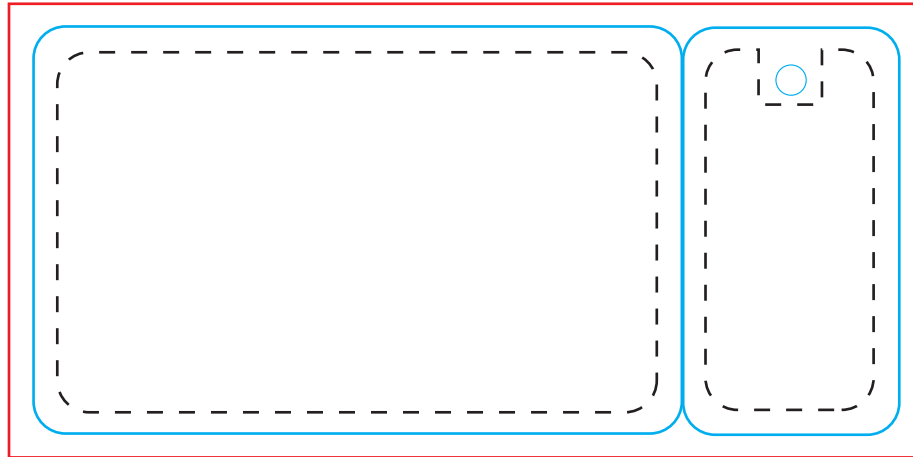

Standar Card Plus 1 Key Tag Size: 114.5x54mm

OVERALL BLEED DIMENSIONS: 121x60mm
FINISHED DIMENSIONS: 114.5x54mm

FRONT

BACK

Checkpoint:

Color Mould: CMYK

DPI: At least 300dpi

Fonts: Convert all fonts to outlines

Notes: If you want your artwork extend to the edge of the card, a bleed of no less than 1/8" must be used.
All text and critical imagery must stay within the Live Area