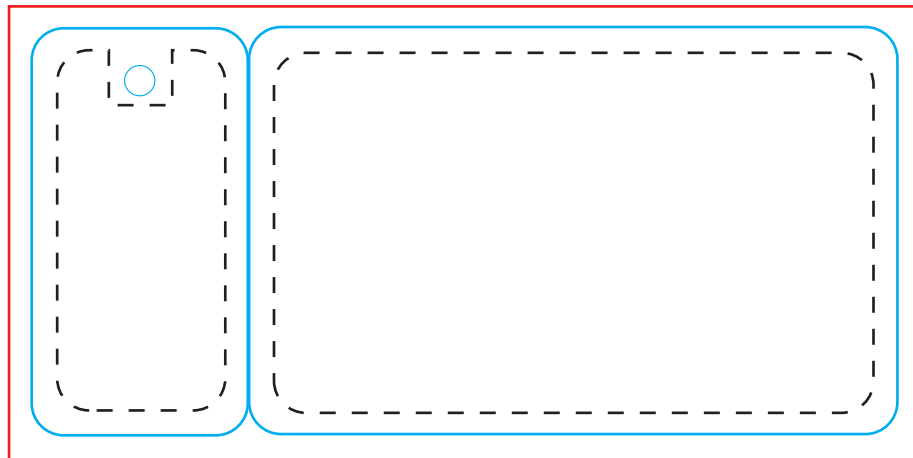

Standar Card Plus 1 Key Tag Size: 114.5x54mm

OVERALL BLEED DIMENSIONS: 121x60mm
FINISHED DIMENSIONS: 114.5x54mm

FRONT

BACK

Checkpoint:

Color Mould: CMYK

DPI: At least 300dpi

Fonts: Convert all fonts to outlines

Notes: If you want your artwork extend to the edge of the card, a bleed of no less than 1/8" must be used.
All text and critical imagery must stay within the Live Area