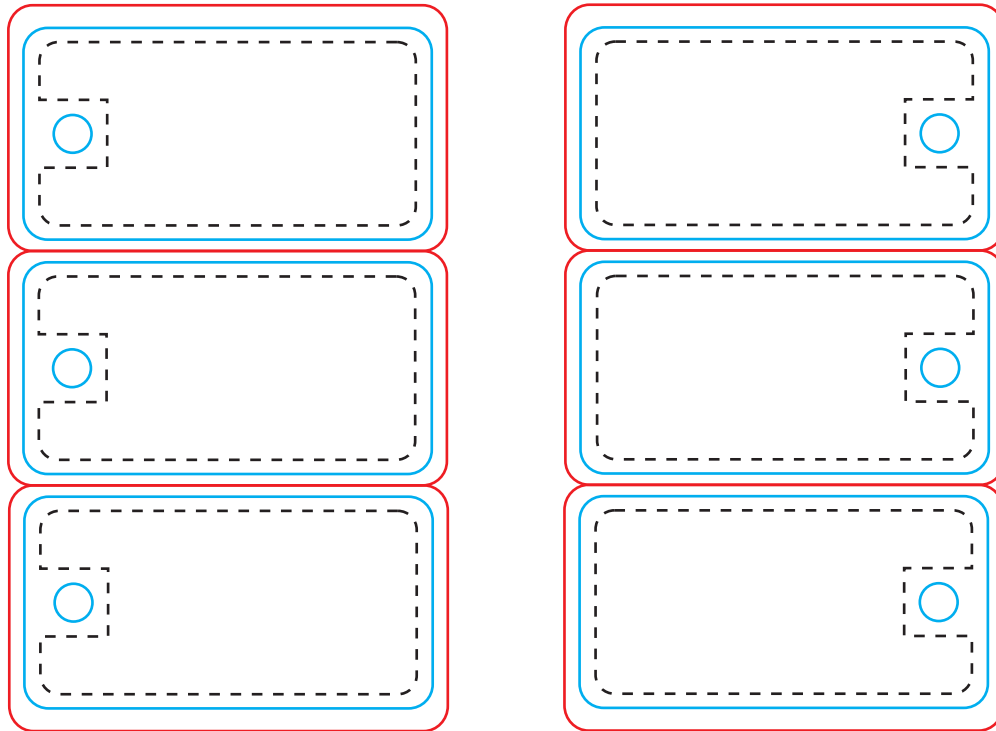

3 Up Key Tags Size: 54mmx90mm

OVERALL BLEED DIMENSIONS: 58x96mm
FINISHED DIMENSIONS: 54mmx90mm

FRONT

BACK

Checkpoint:

Color Mould: CMYK

DPI: At least 300dpi

Fonts: Convert all fonts to outlines

Notes: If you want your artwork extend to the edge of the card, a bleed of no less than 1/8" must be used.
All text and critical imagery must stay within the Live Area